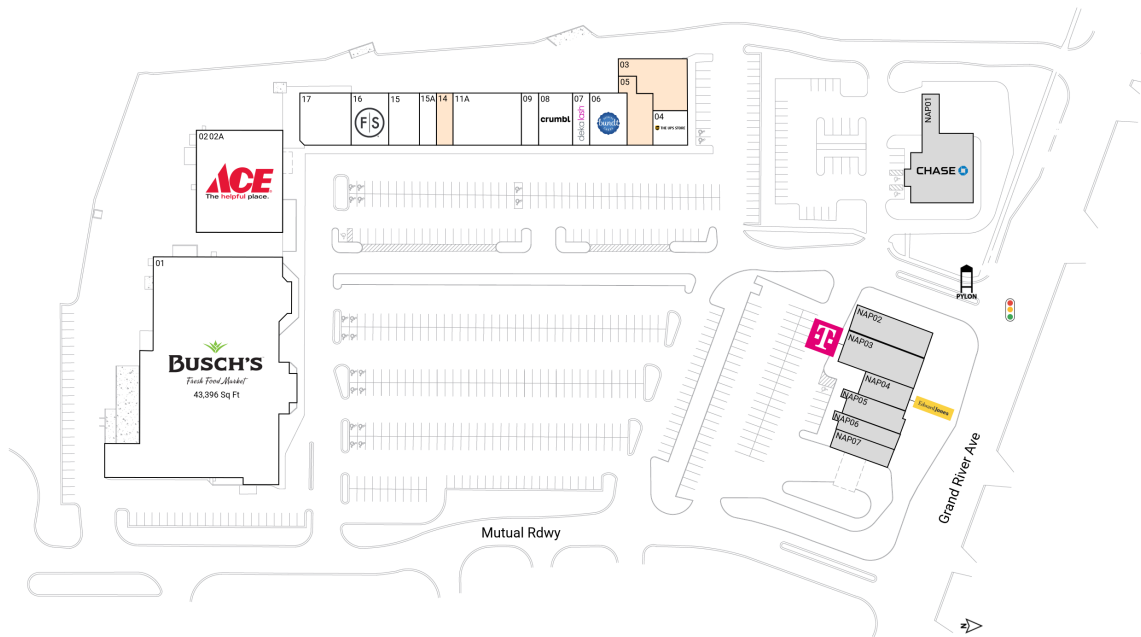

# Grand Crossing

9864-9870 E. Grand River | Brighton, MI 48116

Livingston County | Detroit-Warren-Dearborn, MI | 85,389 Sq Ft

42.5208, -83.7654

## Available Spaces

03	2,800 Sq Ft	360°	14	1,160 Sq Ft	360°
05	2,200 Sq Ft	360°			

## Current Tenants

Space size listed in square feet

01	Busch's Fresh Foods Market	43,396
02	Ace Hardware	8,000
02A	Ace Hardware	3,833
04	The UPS Store	2,400
06	Nothing Bundt Cakes	2,400
07	Deka Lash	1,200
08	Crumbl Cookies	2,400
09	Elevate Chiropractic	1,200
11A	Soccer World	4,800
15	Mancino's Pizza	2,160
15A	Brighton Nutrition	1,200
16	Fantastic Sams	2,640
17	Company K Dance Studio	3,600
NAP01	Chase	0
NAP02	Wong Express House	0
NAP03	Sprint	0
NAP04	Edward Jones	0
NAP05	Tubby's Sandwich Shop	0
NAP06	NAP	0
NAP07	Grand Traverse Pie Co.	0

This site plan is for illustrative and information purposes only, showing the general layout of the shopping center; and is not a legal survey. Brixmor makes no representation or warranty that the shopping center is exactly as depicted as site conditions and tenant mix are subject to change over time. 1335